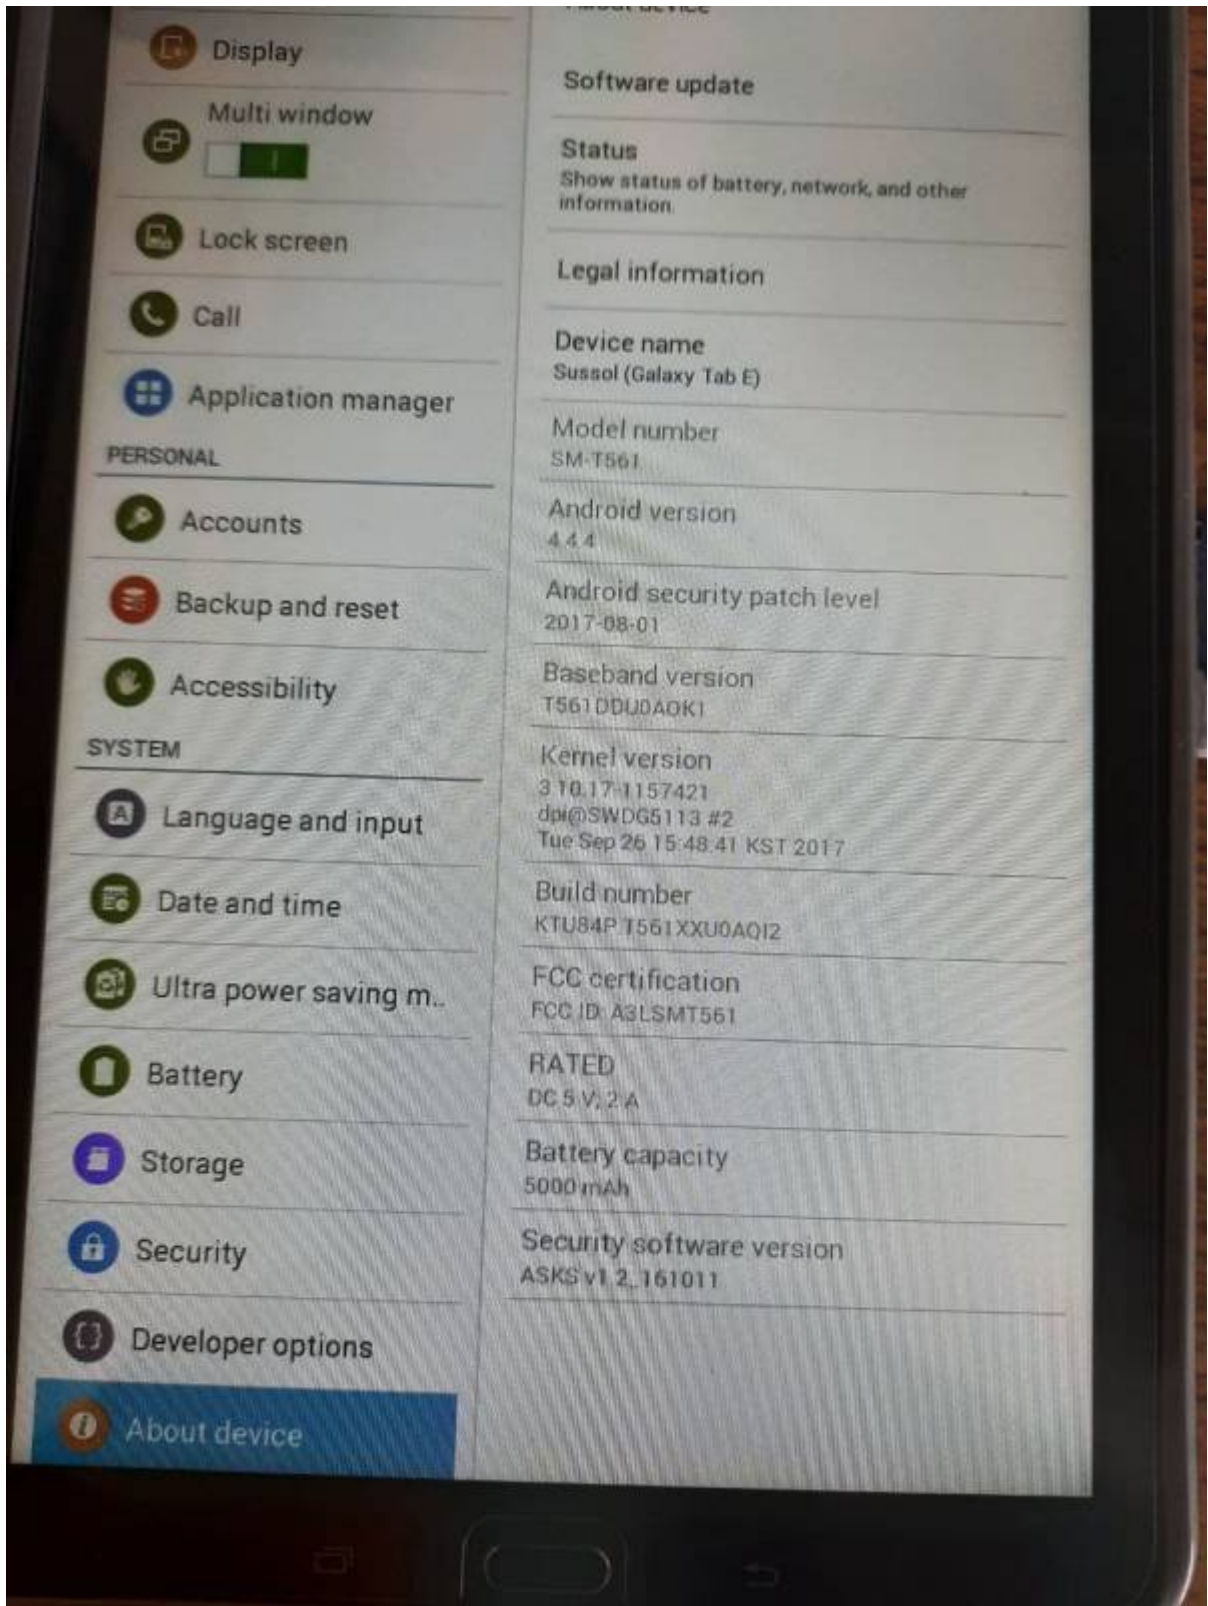

* SN-DMTJJMU1F182 (2012)

* <https://support.apple.com/en-ph/HT201471>

Device name Sussol (Galaxy Tab E)

- * Model Number SM-T561
- * Android version 4.4.4
- * Build number KTU84P.T561xxu0AQ12

Galaxy Tab A8