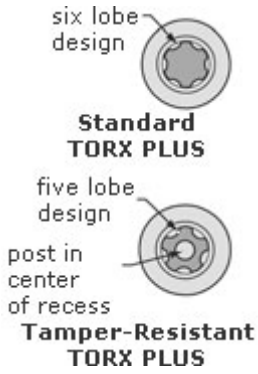

From <http://www.macfixit.com/article.php?story=20090122213555897>

Unusual Keyboard characters

last updated 2012-10-10 by Craig

- Euro - option shift 2
- Pound - option 3

Macbook pro batter torx

last updated 2012-10-10 by Craig